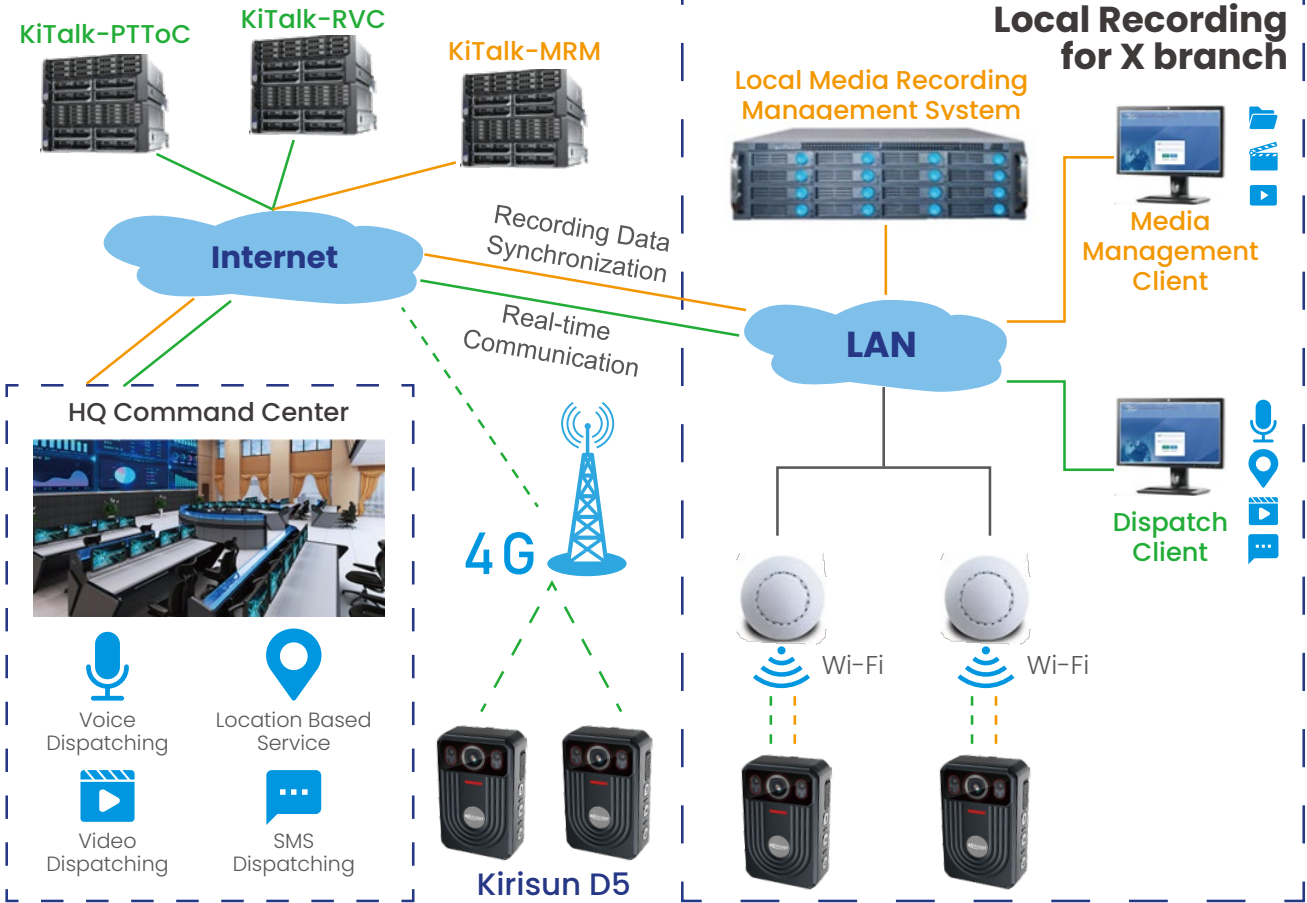

Communications without Frontiers

Kirisun D5

4G Body Worn Camera

-  2.4" HD Display
-  Type C Interface
-  Dual HD Cameras
-  Compact and Light
-  3300mAh Long Life Battery

Kirisun D5 is a Body Worn Camera based on the Android system and 4G LTE wireless network, widely used in Public Safety sectors. It supports One-Click recording for video, photograph and audio, which can be played back locally. Meanwhile, Kirisun D5 can also meet the needs of real-time communication and video transmission by the integration of GIS, positioning, audio and video technology.

Rich Recording Media Management

Support remote query, browsing, playback, and download the video / photography / audio files by the web-based client.

On-site Real-time Audio & Data & Video Streaming

Meet the needs of on-site real-time voice / data / video communication between terminals or between dispatcher and terminal, and support dispatcher remote recording during live streaming duration.

PTToC Service

Support Push-To-Talk over cellular service, including individual call / group call / all call etc.

Rich Location-Based Service

With KiTalk platform, to realize rich location-based service, such as GEO-fencing, GIS dispatching, GPS track history playback etc, making the personnel management easier.

All specifications are tested according to applicable standards, and subject to change without notice due to continuous development.

Network architecture

PTToC: Push-To-Talk over cellular
 RVC: Real-time Video Communication
 MRM: Media Recording Management